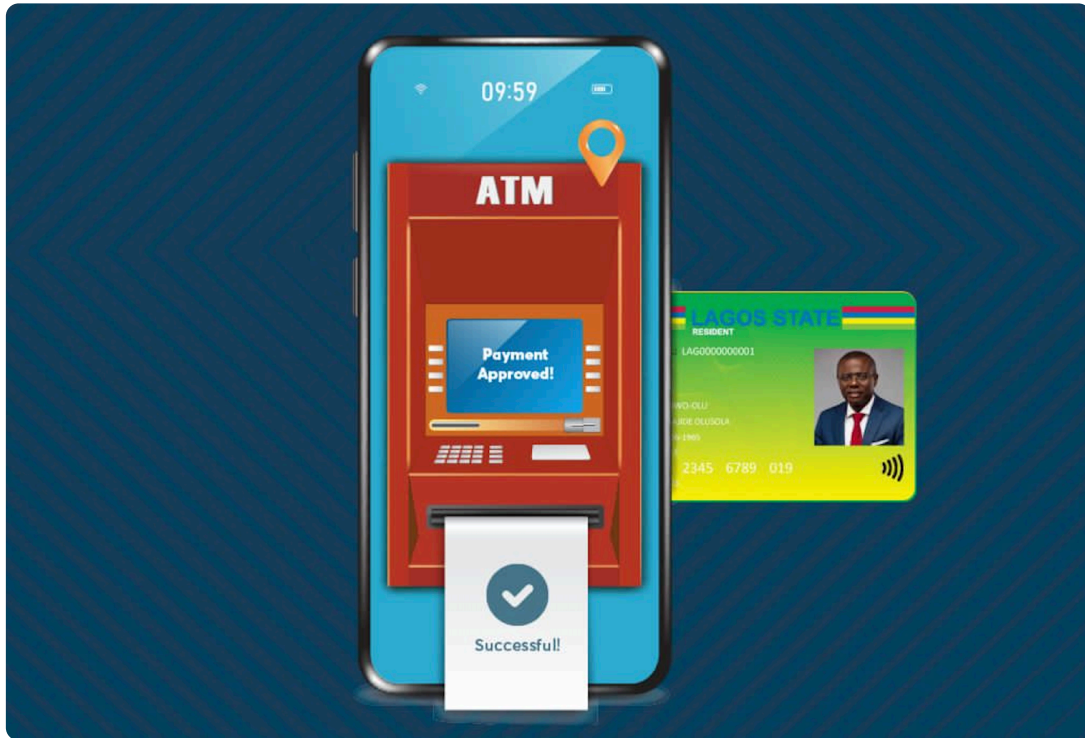

## Introducing Smart LAG ID

Dear ,

The world is evolving into a smart world; we have smartphones, smart watches, smart glasses and now we are introducing the smart LAG ID card, just for you.

That sounds exciting, right?

Verve Card did something really cool with LASRRA (Lagos State Residents Registration Agency); the multipurpose resident's smart card tagged LAG ID was unveiled and the card combines biometric identification with cutting-edge technology.

The LAG ID provides the ease of convenience, enabling residents to make transactions via the ATMs, WEB and POS at any time, while also enjoying the dual benefits of verifying their identities and readily been able to access the various social amenities provided by the government.

Holders of the new smart card will be able to enjoy an array of benefits that come with being a Verve cardholder. Verve constantly offers extensive and exciting rewards.

To register, visit [www.lagosresidents.gov.ng](http://www.lagosresidents.gov.ng) or any LASRRA center near you. Registration is free.